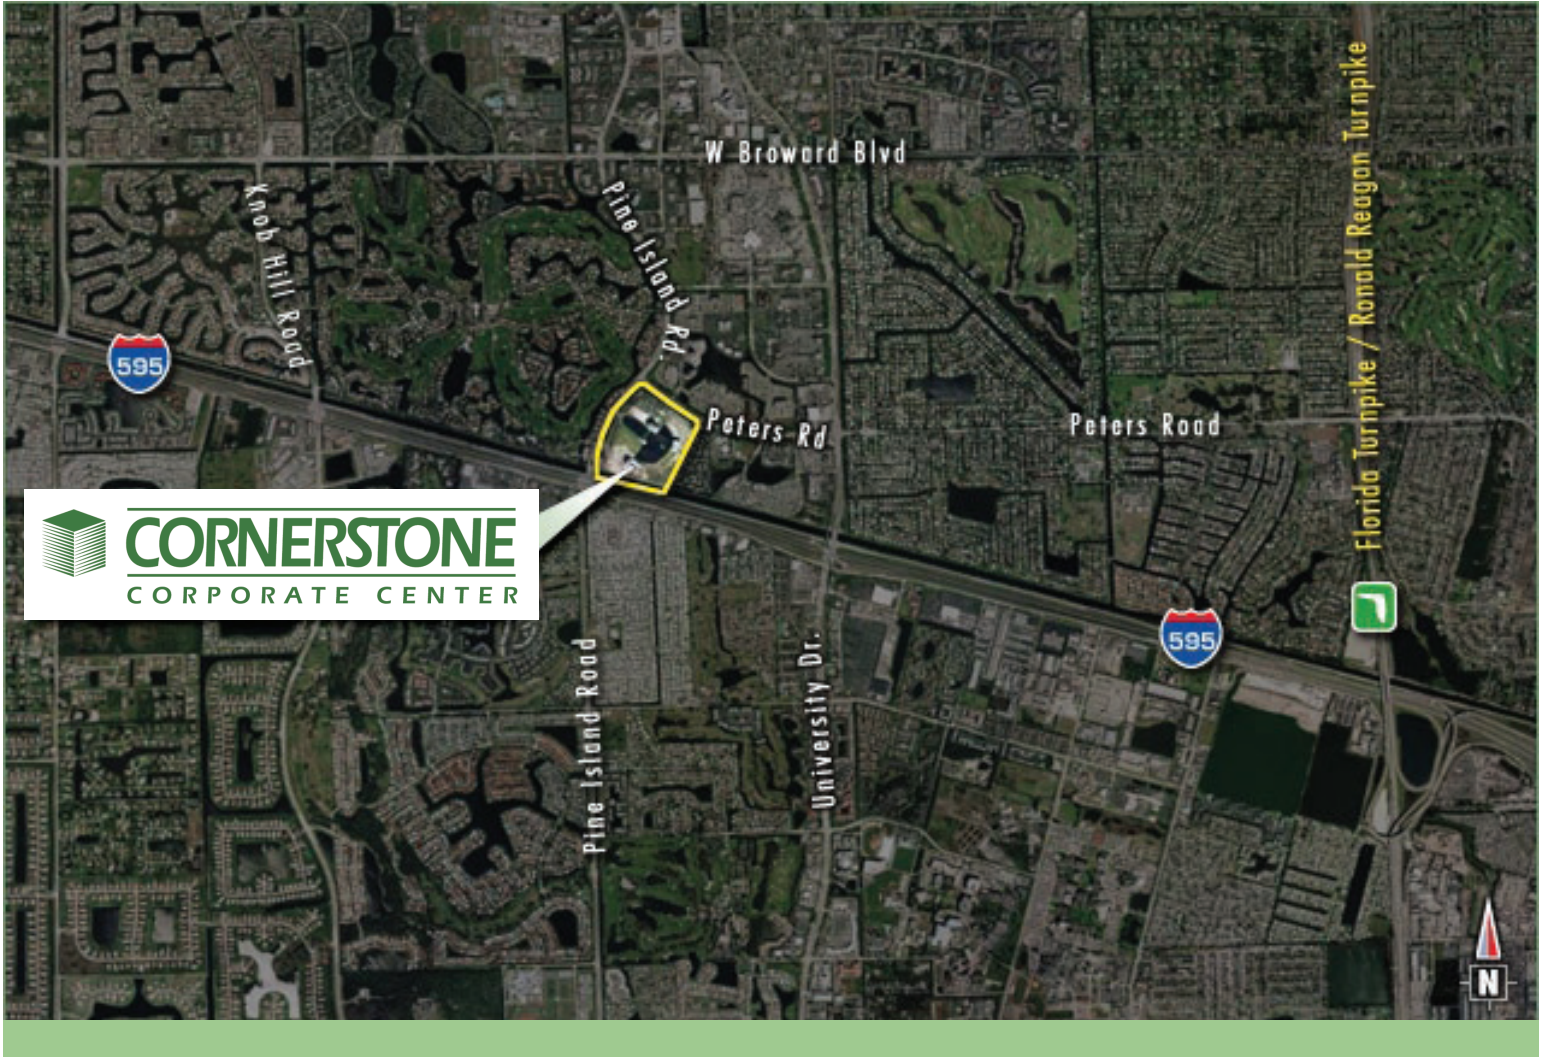

LOCATION

Aerial

CORNERSTONE
CORPORATE CENTER

www.cornerstonecorporatecenter.com

CrimsonServices

Owen Duke
oed@crimsoncorp.com

Theresa DeLuce
thd@crimsoncorp.com

p) 954.452.8595