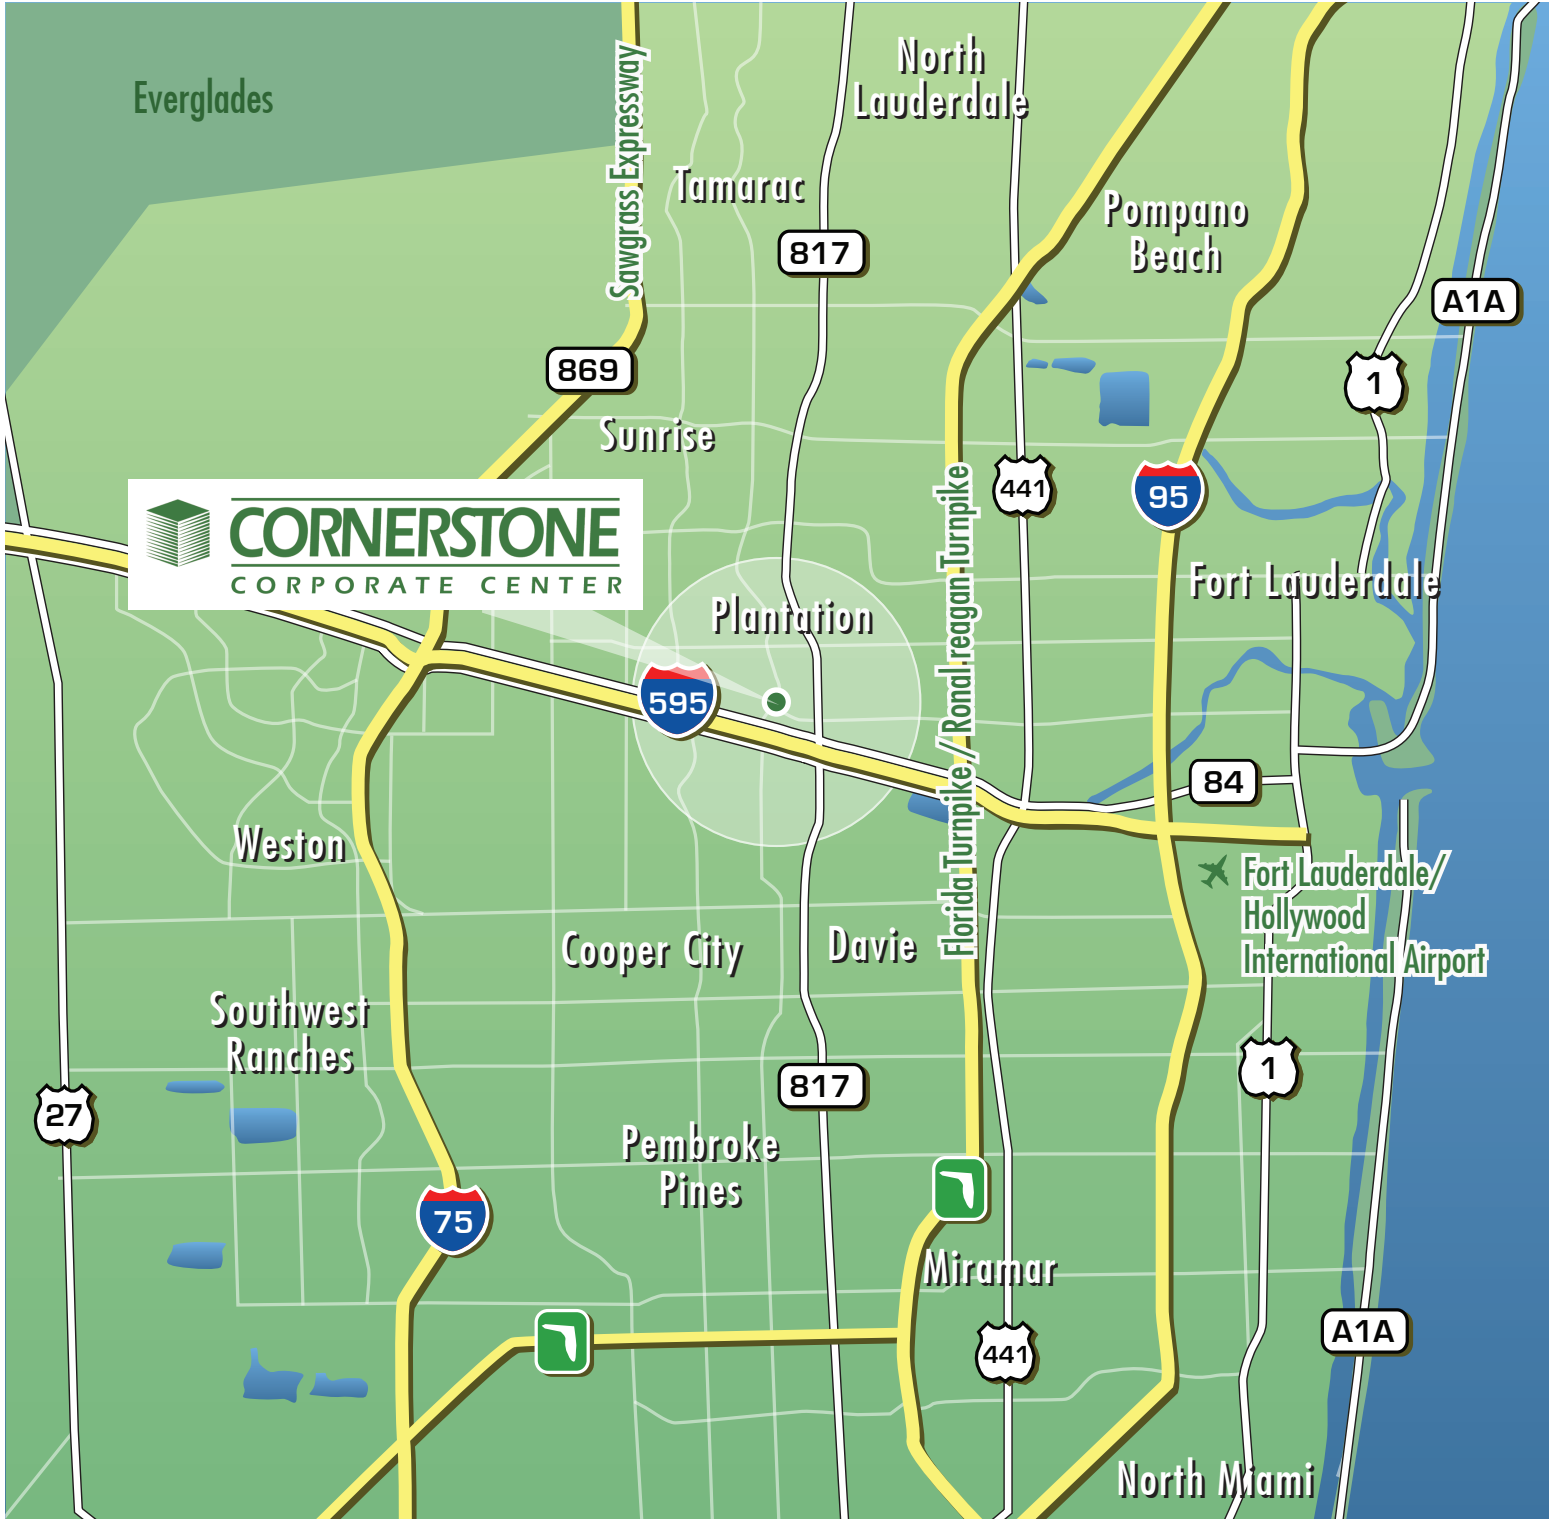

CORNERSTONE

CORPORATE CENTER

LOCATION

Regional Map

www.cornerstonecorporatecenter.com

CrimsonServices

Owen Duke
oed@crimsoncorp.com

Theresa DeLuce
thd@crimsoncorp.com

p) 954.452.8595

CORNERSTONE

CORPORATE CENTER

LOCATION

Area Map

www.cornerstonecorporatecenter.com

CrimsonServices

Owen Duke
oed@crimsoncorp.com